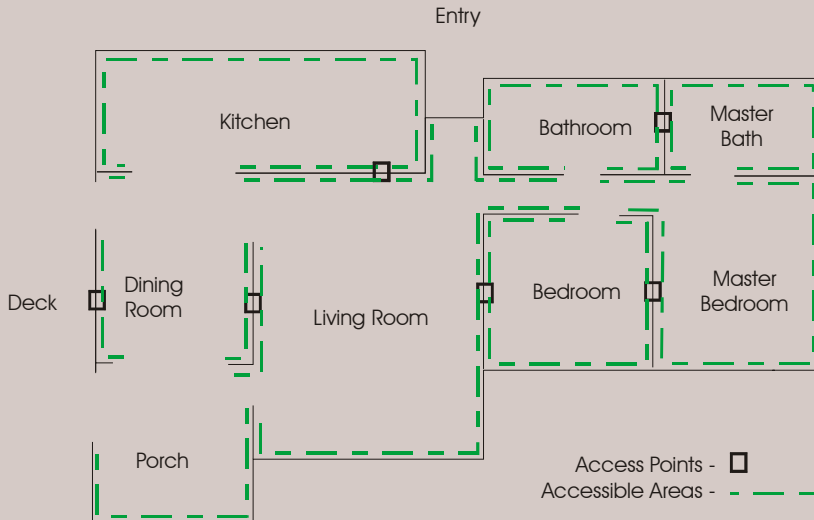

WireTracks CM continues this vision by turning standard crown molding into a removable wiring raceway. Once installed, you will be able to install a home theater without running wires across the floor, have sophisticated computer networks in your home or business, locate telephones anywhere, add an effective alarm system, upgrade to new smart house technologies, or install cable or satellite television—**EASILY!**

WireTracks CM consists of interlocking brackets that attach to your crown molding and your wall. The female connectors attach directly to the wall and include cable clips to hold the wiring in place. The male connectors attach to the crown molding which enables you to remove and reattach the crown molding any time new wiring is needed.

For more information, visit the WireTracks website at www.wiretracks.com.

Dealer inquiries are welcome.

structured channel™ solutions

The **WireTracks CM** wire channel system is excellent for both retrofit and new construction. In new applications, **WireTracks** enables you to upgrade your wiring at any time in the future without having to tear apart walls and enables you to add new outlets to any location with a minimal number of access points.