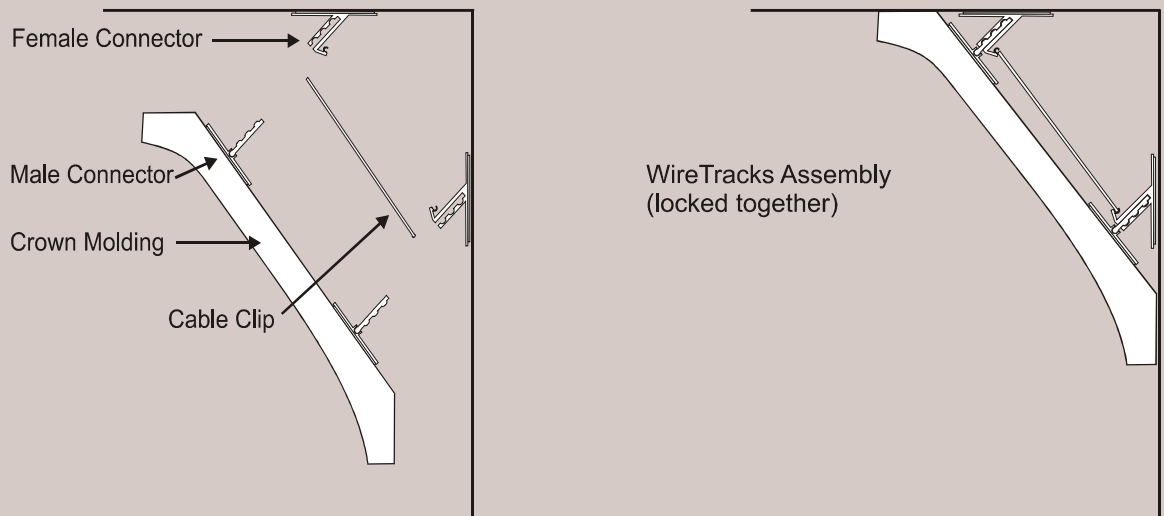

wiretracks®

your home will never be obsolete again

With WireTracks products, every piece of baseboard molding, chair rail molding, and door casing in your house or office can conceal a wiring raceway that you can use to add new technologies at any time in the future.

WireTracks CM continues this vision by turning standard crown molding into a removable wiring raceway. Once installed, you will be able to install a home theater without running wires across the floor, have sophisticated computer networks in your home or business, locate telephones anywhere, add an effective alarm system, upgrade to new smart house technologies, or install cable or satellite television—**EASILY!**

WireTracks CM consists of interlocking brackets that attach to your crown molding and your wall. The female connectors attach directly to the wall and include cable clips to hold the wiring in place. The male connectors attach to the crown molding which enables you to remove and reattach the crown molding any time new wiring is needed.

features

- Add new wiring without major renovation
- Surface mounts for easy installation
- Works with most walls (incl. lath and plaster)
- Easy runs between rooms

specifications

- UL 94 Rated PVC
- Two connectors every 16"
- Each pair of connectors includes male and female connectors & a cable clip
- Crown molding size - 3" and larger
- Supported spring angles: 30 to 60°
- Supports Class 2 data cables
- Supports electrical wire with conduit