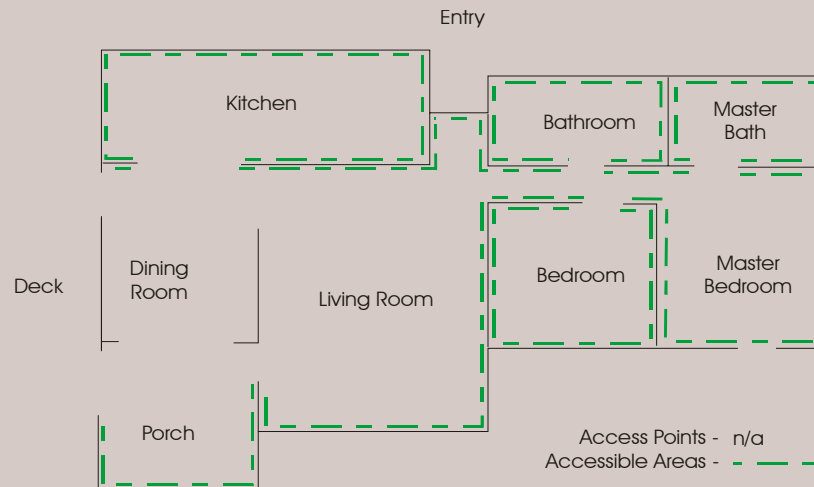

applications

- Electrical Rewiring (wallboard or plaster)
- Home Theater and Stereo
- Computer Networking and Telephones
- Alarm Systems
- Cable Television
- Smart House Technologies
- Surveillance
- Intercom Systems
- Music Equipment
- Other Specialty Wiring

features

- Add new wiring without major renovation
- Surface mounts for easy installation
- Works with most walls (incl. lath and plaster)
- Easy runs between rooms

specifications

- UL 94 Rated PVC
- Two connectors every 16"
- Each pair of connectors includes male and female connectors & a cable clip
- Crown molding size - 3" and larger
- Supported spring angles: 30 to 60°
- Supports Class 2 data cables
- Supports electrical wire with conduit

wiretracks®

PO Box 19243 Seattle, WA 98109 Tel: 888-886-WIRE, 206-365-3737 Fax: 206.361.6108 www.wiretracks.com